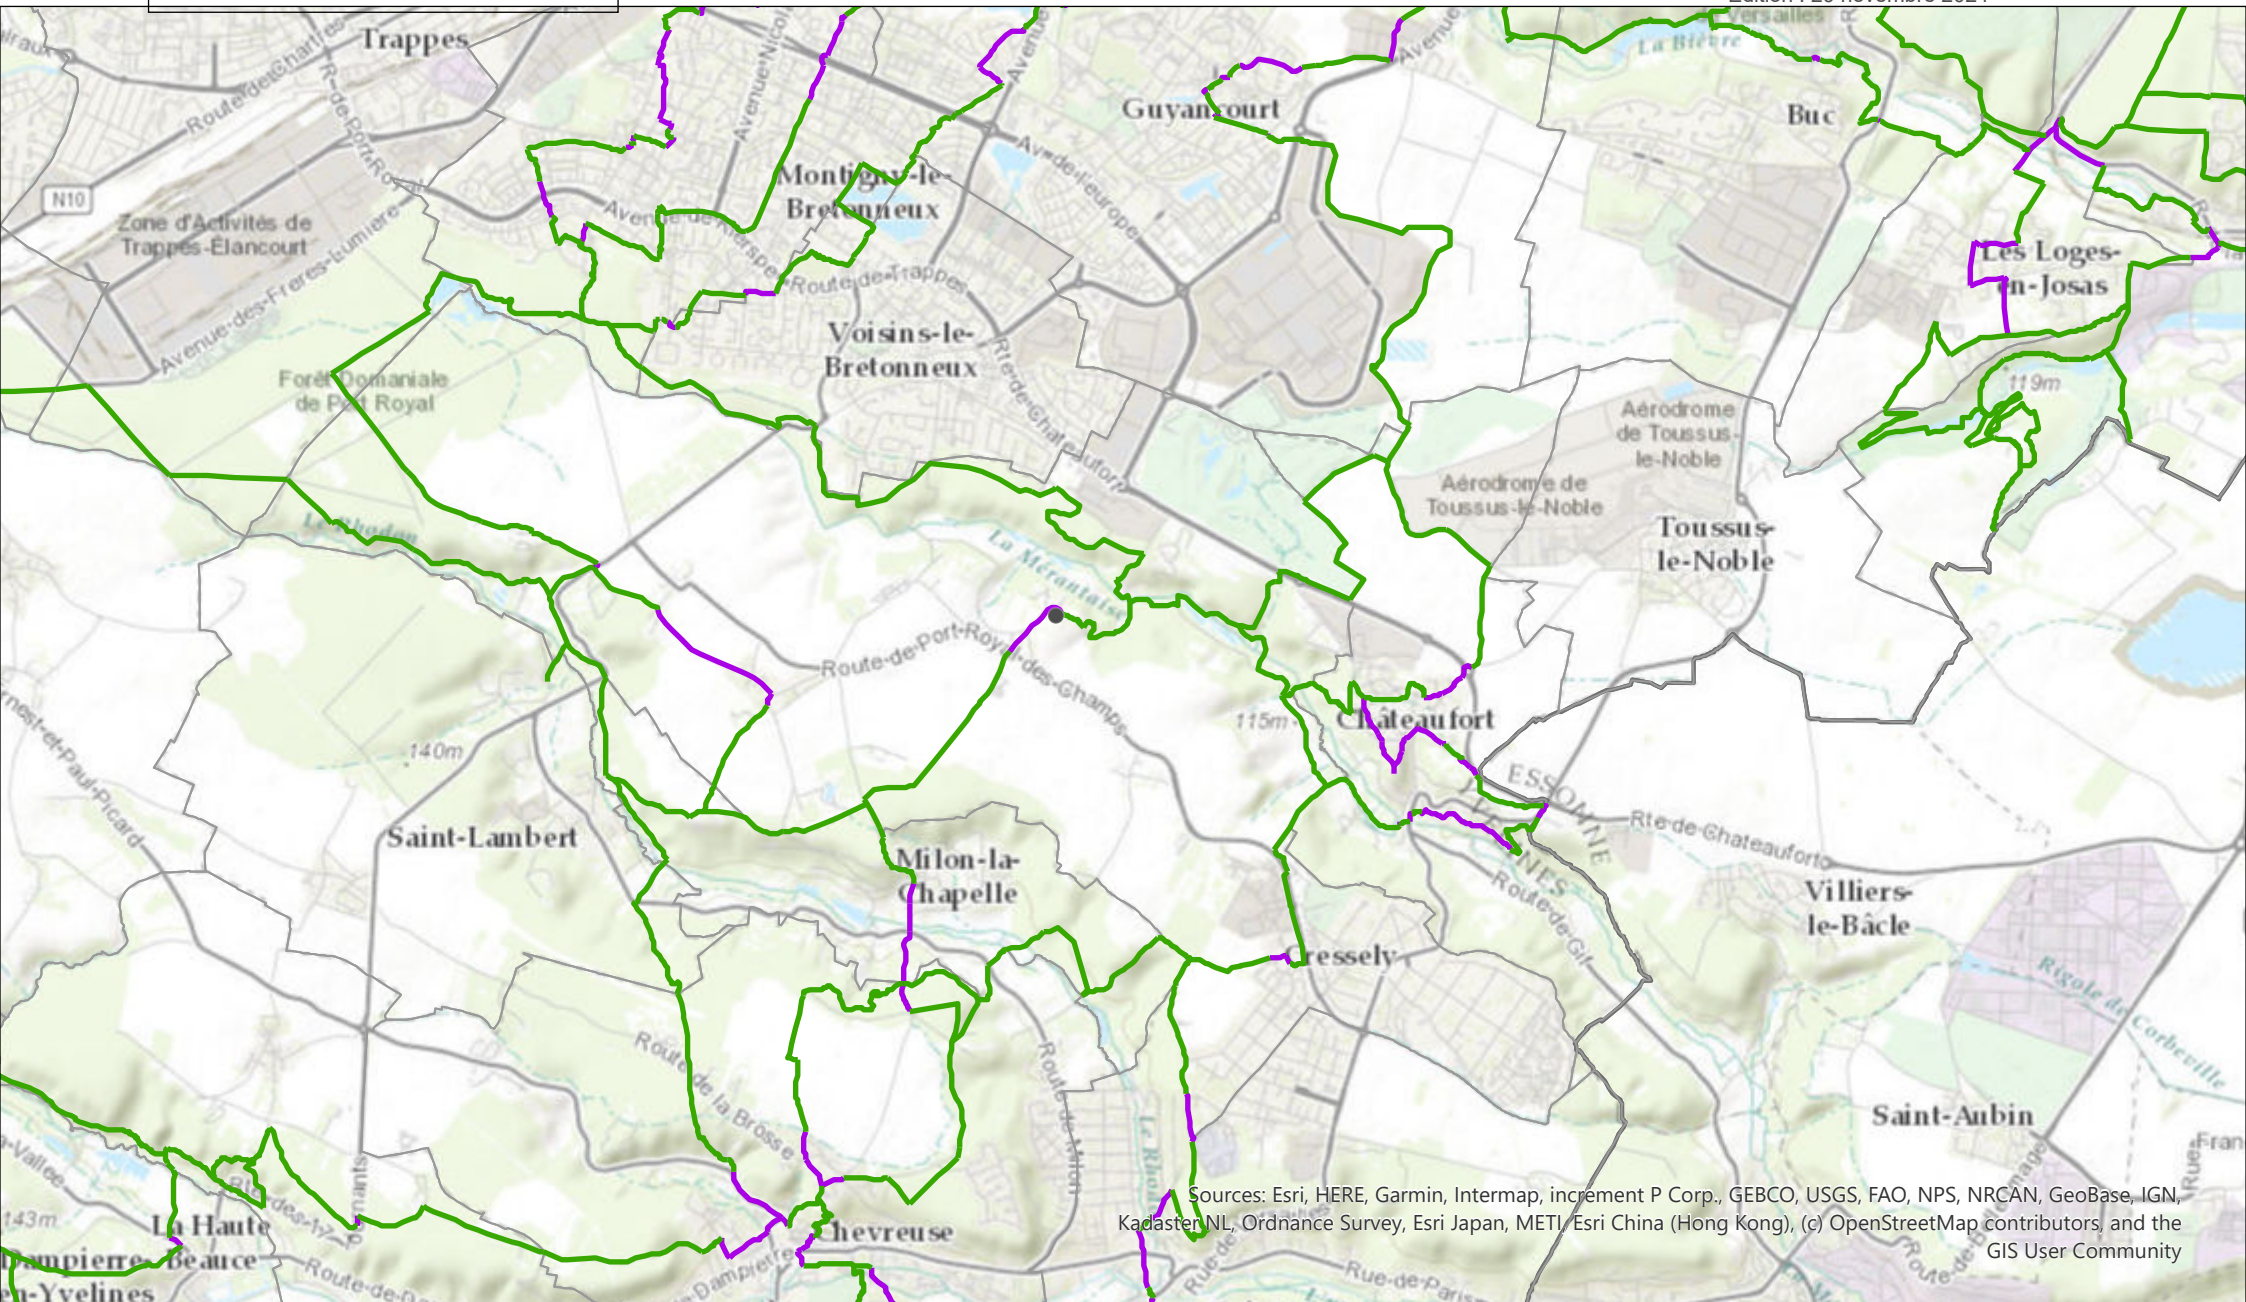

- PDIPR - Magny-les-Hameaux -

Sources: Esri, HERE, Garmin, Intermap, increment P Corp., GEBCO, USGS, FAO, NPS, NRCAN, GeoBase, IGN, Kadaster NL, Ordnance Survey, Esri Japan, METI, Esri China (Hong Kong), (c) OpenStreetMap contributors, and the GIS User Community

- | | |
|--|---|
|  Chemins pédestres |  Limites communales |
|  Domaine public routier |  Limites départementales |