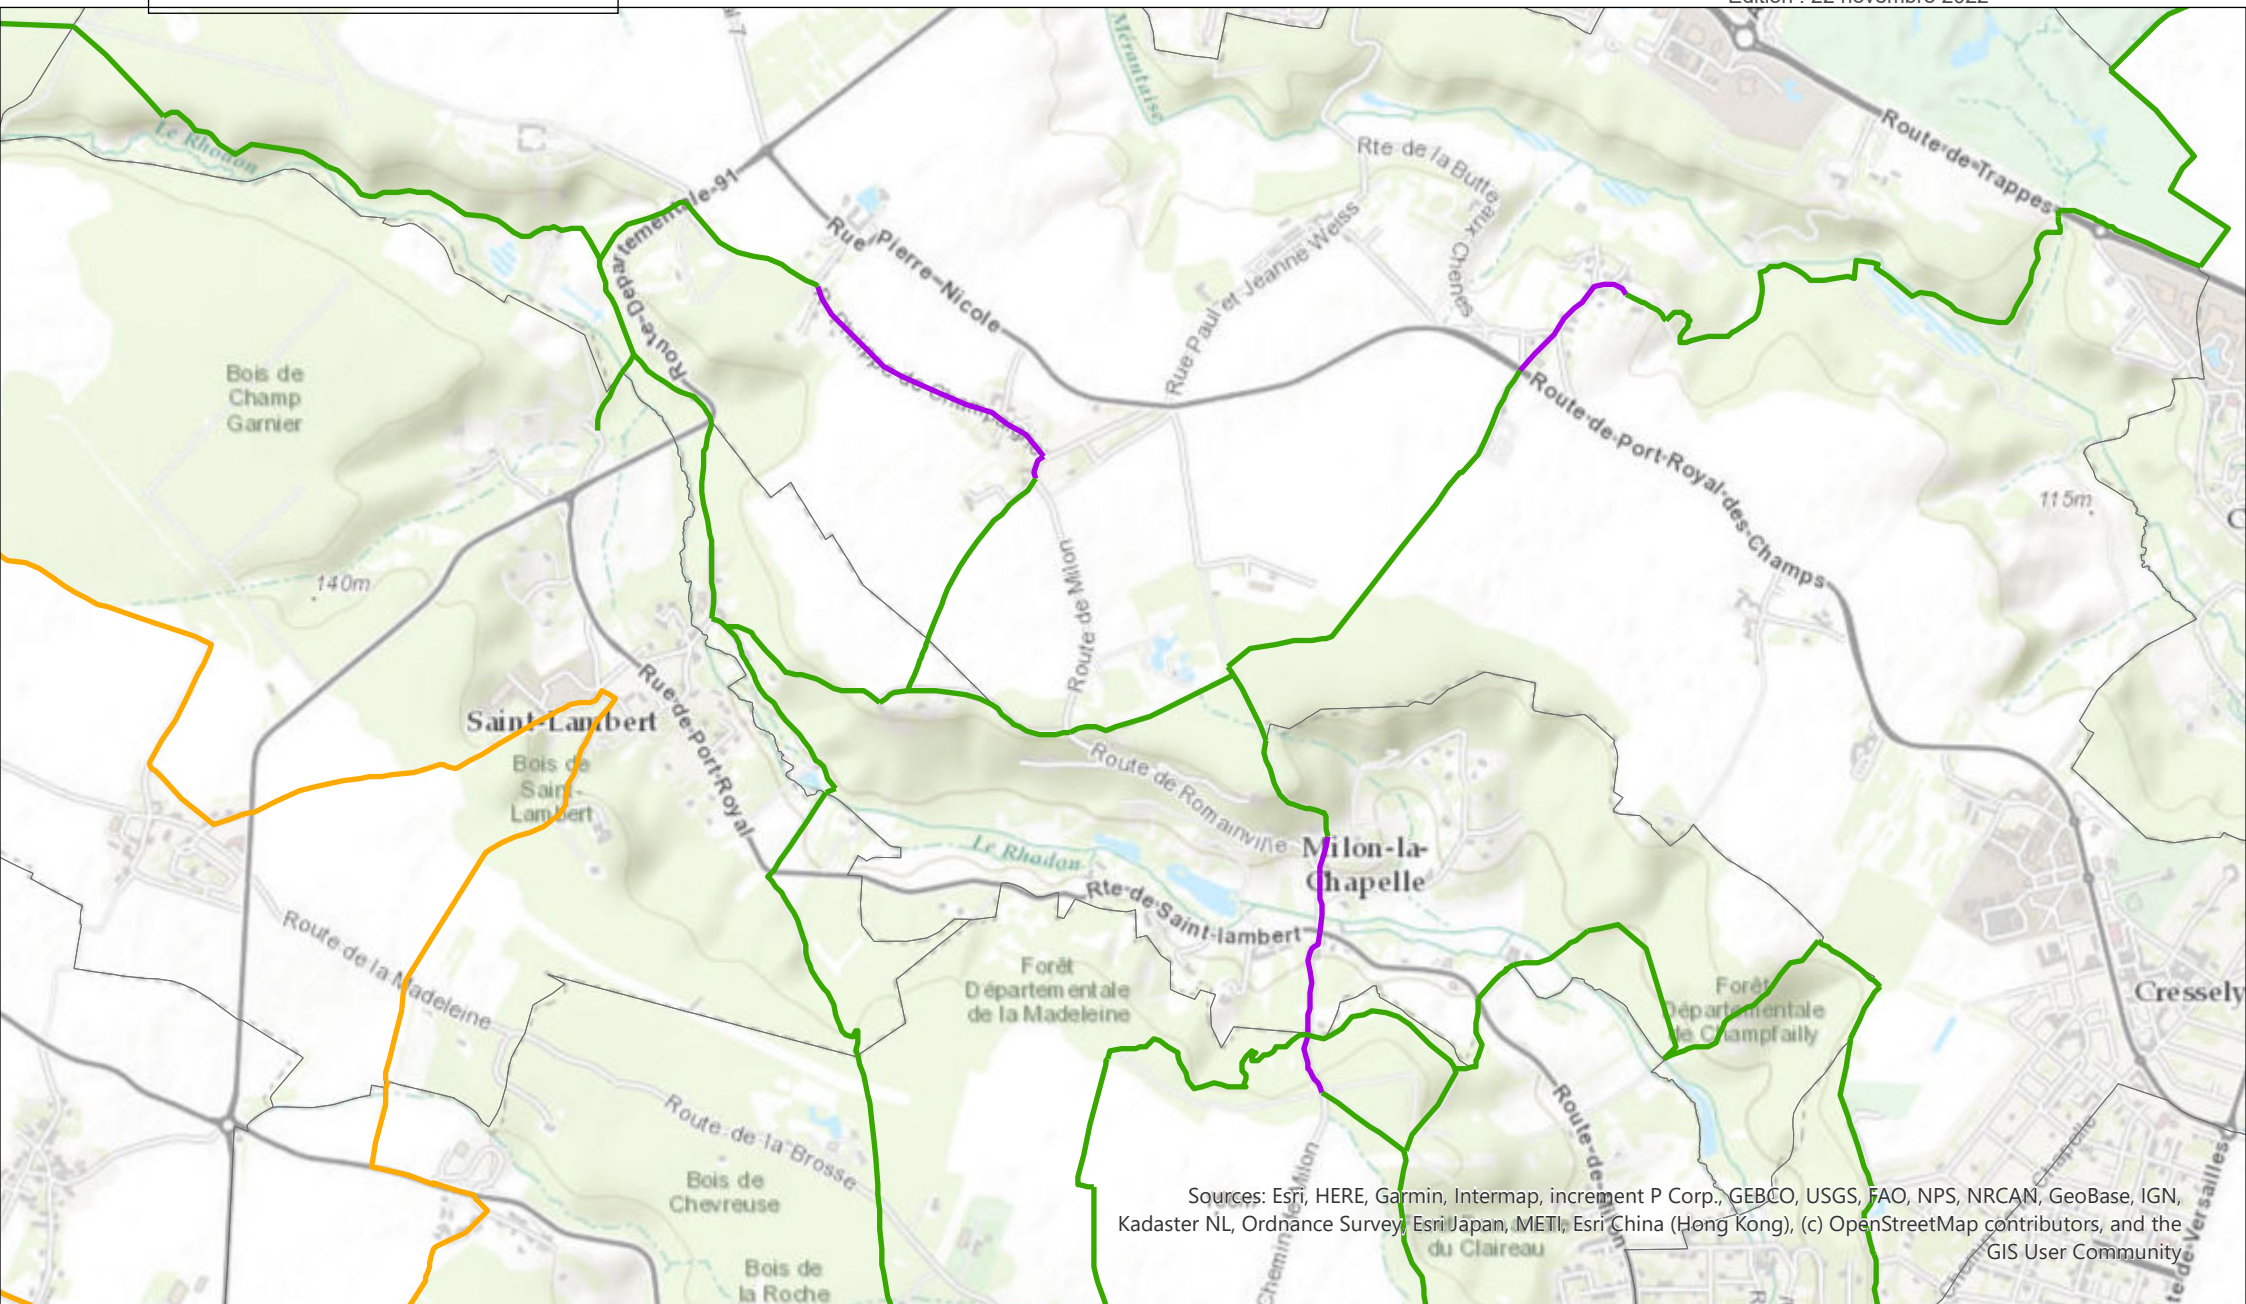

- PDIPR: Magny-les-Hameaux -

Sources: Esri, HERE, Garmin, Intermap, increment P Corp., GEBCO, USGS, FAO, NPS, NRCAN, GeoBase, IGN, Kadaster NL, Ordnance Survey, Esri Japan, METI, Esri China (Hong Kong), (c) OpenStreetMap contributors, and the GIS User Community

— Chemins pédestres — Chemins équestres — Domaine public routier